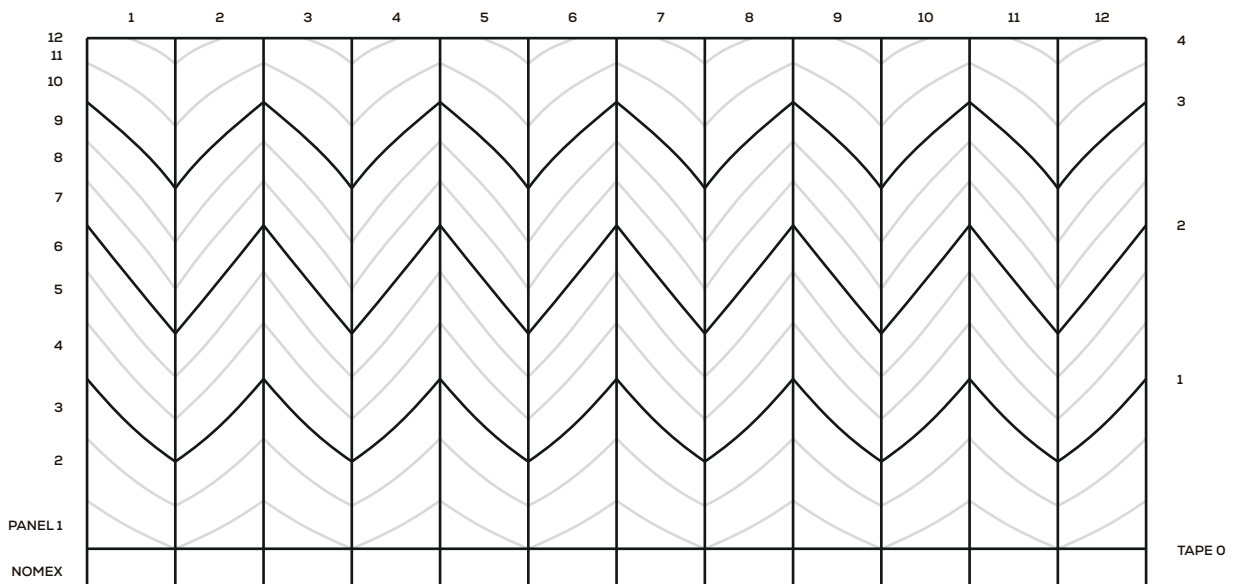

BB22ED – ED type Zig Zag

PARACHUTE

- | | | | | | | | | | | | |
|--|------------|--|------------|--|-----------|--|--------------|--|------------|--|--------|
| | WHITE | | NAVY BLUE | | LILAC | | OCHRE | | MID GREEN | | SILVER |
| | SUPERWHITE | | DARK GREY | | PINK | | YELLOW | | DARK GREEN | | |
| | LIGHT BLUE | | GREY | | CLARET | | LEMON YELLOW | | BLACK | | |
| | MID BLUE | | TURQUOISE | | RED-BROWN | | IVORY | | BROWN | | |
| | ROYAL BLUE | | WATER BLUE | | RED | | GREEN SUN | | FLESH | | |
| | DARK BLUE | | VIOLET | | ORANGE | | LIGHT GREEN | | GOLD | | |