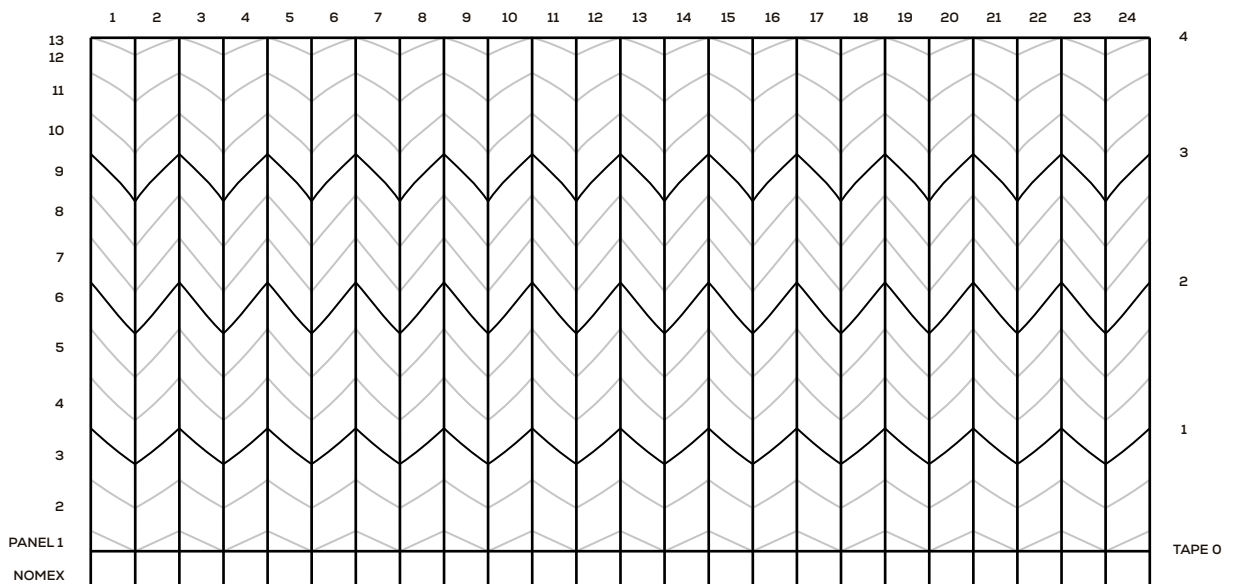

# BB26D – D type Zig Zag

**PARACHUTE**

- |  |            |  |            |  |           |  |              |  |            |  |        |
|--|------------|--|------------|--|-----------|--|--------------|--|------------|--|--------|
|  | WHITE      |  | NAVY BLUE  |  | LILAC     |  | OCHRE        |  | MID GREEN  |  | SILVER |
|  | SUPERWHITE |  | DARK GREY  |  | PINK      |  | YELLOW       |  | DARK GREEN |  |        |
|  | LIGHT BLUE |  | GREY       |  | CLARET    |  | LEMON YELLOW |  | BLACK      |  |        |
|  | MID BLUE   |  | TURQUOISE  |  | RED-BROWN |  | IVORY        |  | BROWN      |  |        |
|  | ROYAL BLUE |  | WATER BLUE |  | RED       |  | GREEN SUN    |  | FLESH      |  |        |
|  | DARK BLUE  |  | VIOLET     |  | ORANGE    |  | LIGHT GREEN  |  | GOLD       |  |        |