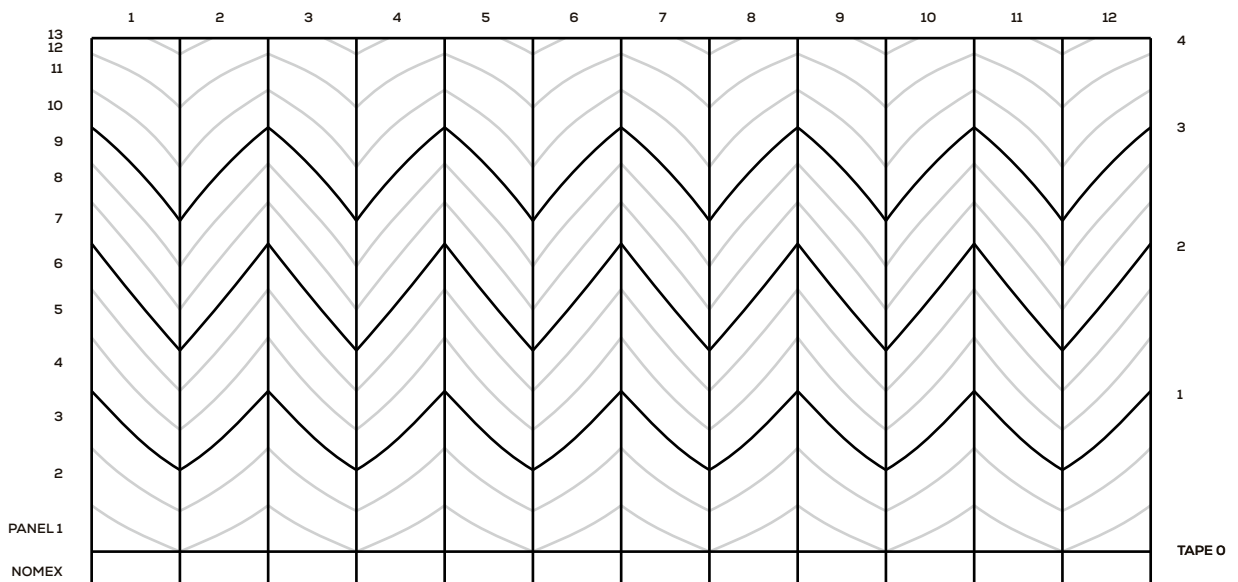

BB26ED – ED type Zig Zag

PARACHUTE

- | | | | | | | | | | | | |
|--|------------|--|------------|--|-----------|--|--------------|--|------------|--|--------|
| | WHITE | | NAVY BLUE | | LILAC | | OCHRE | | MID GREEN | | SILVER |
| | SUPERWHITE | | DARK GREY | | PINK | | YELLOW | | DARK GREEN | | |
| | LIGHT BLUE | | GREY | | CLARET | | LEMON YELLOW | | BLACK | | |
| | MID BLUE | | TURQUOISE | | RED-BROWN | | IVORY | | BROWN | | |
| | ROYAL BLUE | | WATER BLUE | | RED | | GREEN SUN | | FLESH | | |
| | DARK BLUE | | VIOLET | | ORANGE | | LIGHT GREEN | | GOLD | | |