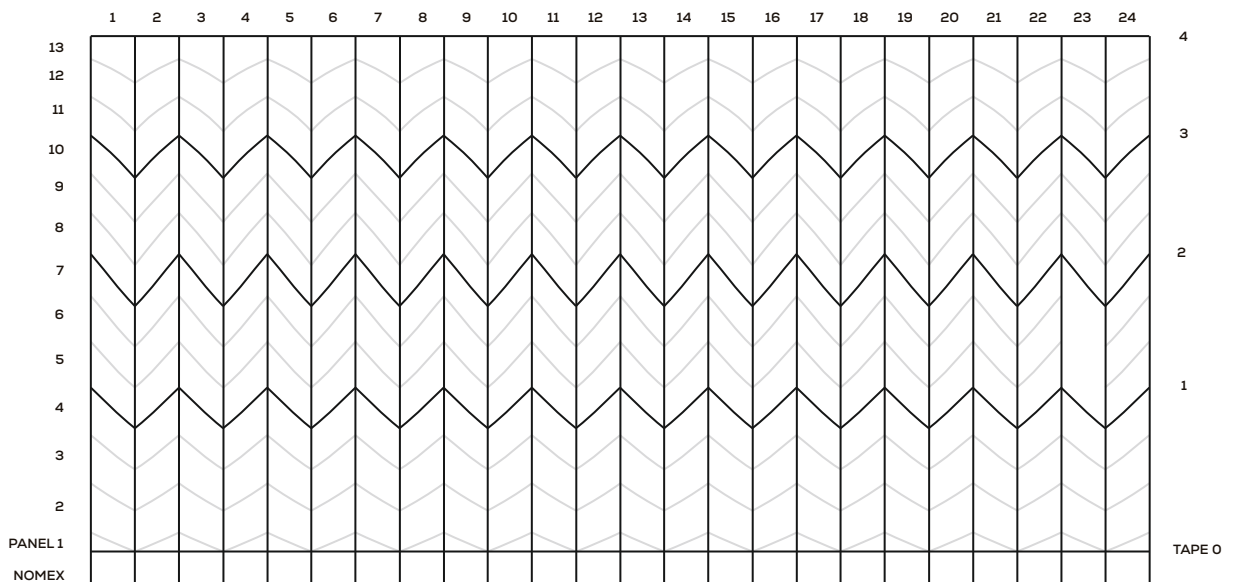

# BB30D – D type Zig Zag

**PARACHUTE**

- |  |            |  |            |  |           |  |              |  |            |  |        |
|--|------------|--|------------|--|-----------|--|--------------|--|------------|--|--------|
|  | WHITE      |  | NAVY BLUE  |  | LILAC     |  | OCHRE        |  | MID GREEN  |  | SILVER |
|  | SUPERWHITE |  | DARK GREY  |  | PINK      |  | YELLOW       |  | DARK GREEN |  |        |
|  | LIGHT BLUE |  | GREY       |  | CLARET    |  | LEMON YELLOW |  | BLACK      |  |        |
|  | MID BLUE   |  | TURQUOISE  |  | RED-BROWN |  | IVORY        |  | BROWN      |  |        |
|  | ROYAL BLUE |  | WATER BLUE |  | RED       |  | GREEN SUN    |  | FLESH      |  |        |
|  | DARK BLUE  |  | VIOLET     |  | ORANGE    |  | LIGHT GREEN  |  | GOLD       |  |        |