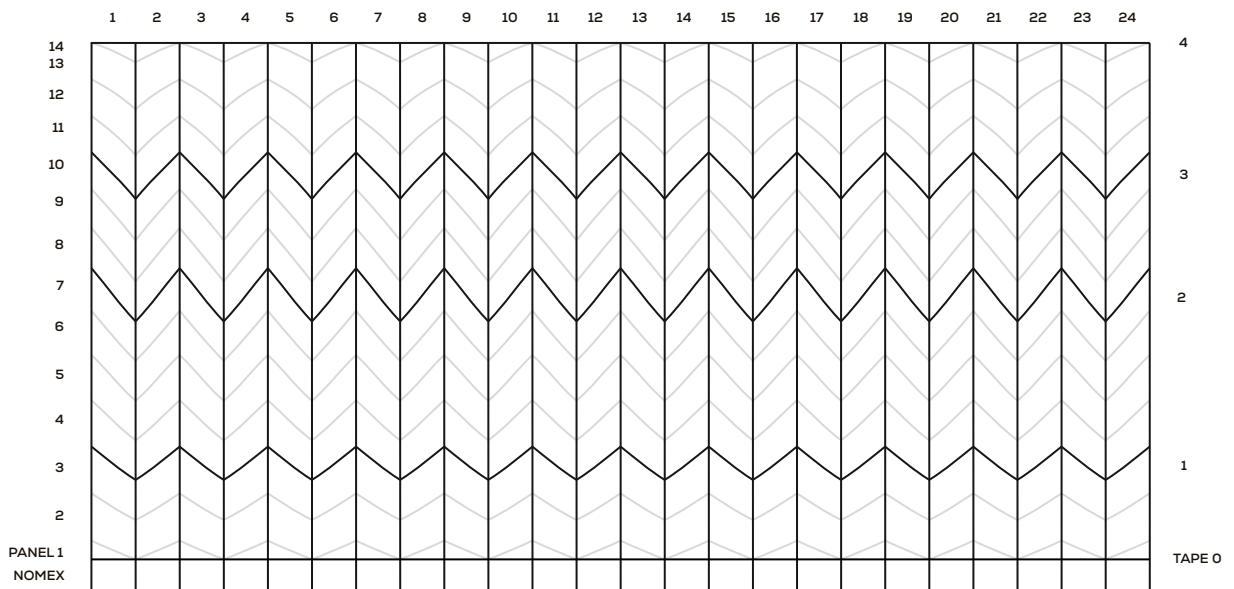

BB34D – D type Zig Zag

PARACHUTE

- | | | | | | | | | | | | |
|--|------------|--|------------|--|-----------|--|--------------|--|------------|--|--------|
| | WHITE | | NAVY BLUE | | LILAC | | OCHRE | | MID GREEN | | SILVER |
| | SUPERWHITE | | DARK GREY | | PINK | | YELLOW | | DARK GREEN | | |
| | LIGHT BLUE | | GREY | | CLARET | | LEMON YELLOW | | BLACK | | |
| | MID BLUE | | TURQUOISE | | RED-BROWN | | IVORY | | BROWN | | |
| | ROYAL BLUE | | WATER BLUE | | RED | | GREEN SUN | | FLESH | | |
| | DARK BLUE | | VIOLET | | ORANGE | | LIGHT GREEN | | GOLD | | |