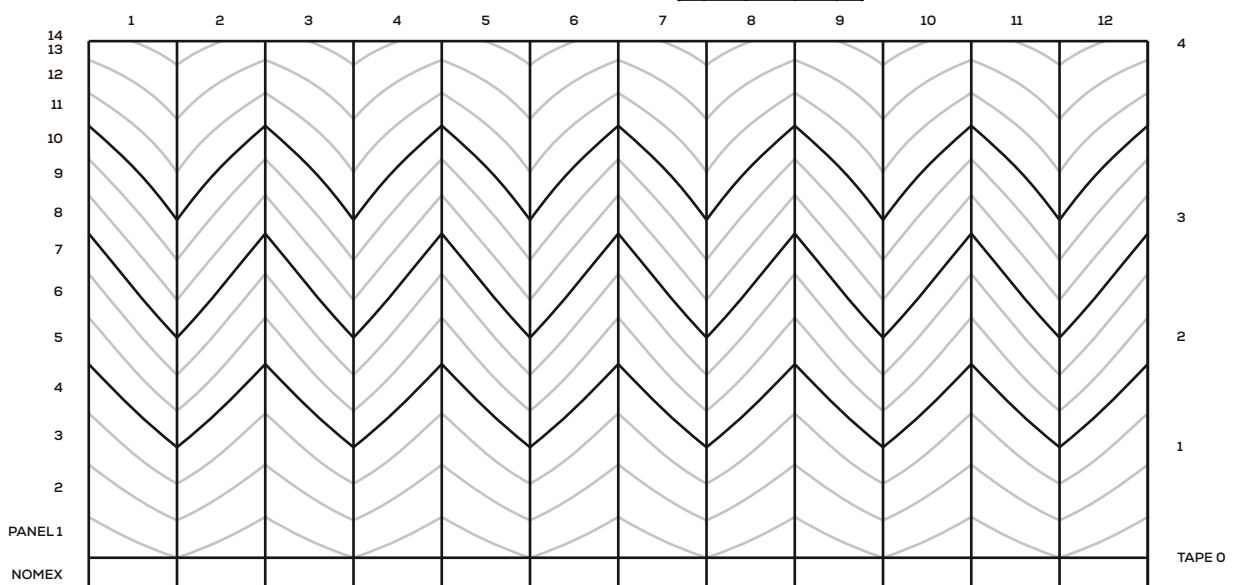

BB34ED – ED type Zig Zag

PARACHUTE

- | | | | | | | | | | | | |
|--|------------|--|------------|--|-----------|--|--------------|--|------------|--|--------|
| | WHITE | | NAVY BLUE | | LILAC | | OCHRE | | MID GREEN | | SILVER |
| | SUPERWHITE | | DARK GREY | | PINK | | YELLOW | | DARK GREEN | | |
| | LIGHT BLUE | | GREY | | CLARET | | LEMON YELLOW | | BLACK | | |
| | MID BLUE | | TURQUOISE | | RED-BROWN | | IVORY | | BROWN | | |
| | ROYAL BLUE | | WATER BLUE | | RED | | GREEN SUN | | FLESH | | |
| | DARK BLUE | | VIOLET | | ORANGE | | LIGHT GREEN | | GOLD | | |